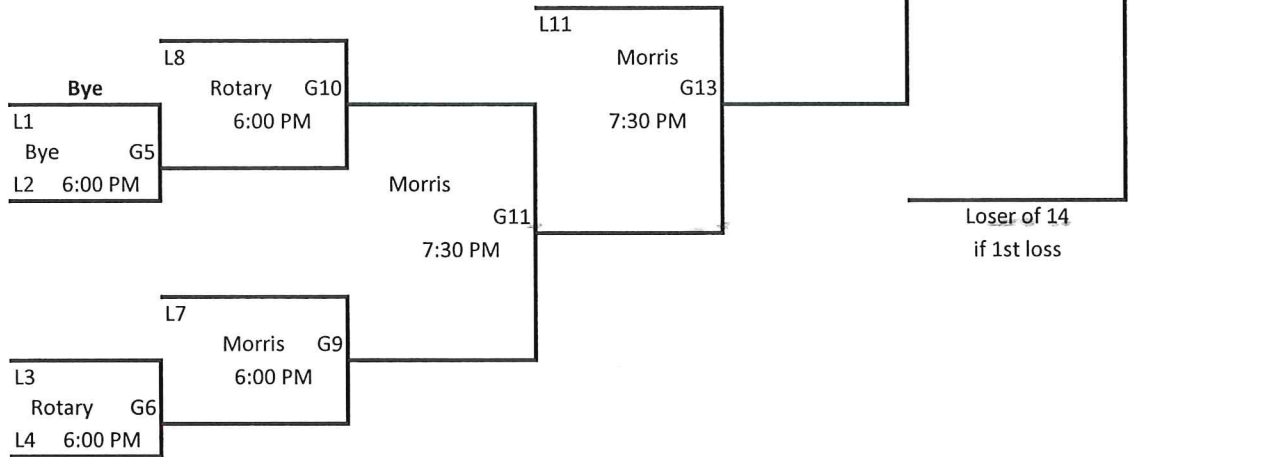

WINNERS' BRACKET

ROCK ISLAND GIRLS SOFTBALL
9 - 13 DIVISION TOURNAMENT 2018
JULY 2 - JULY 8, 2017 - 7 TEAMS
As of June 23, 2018

LOSERS' BRACKET