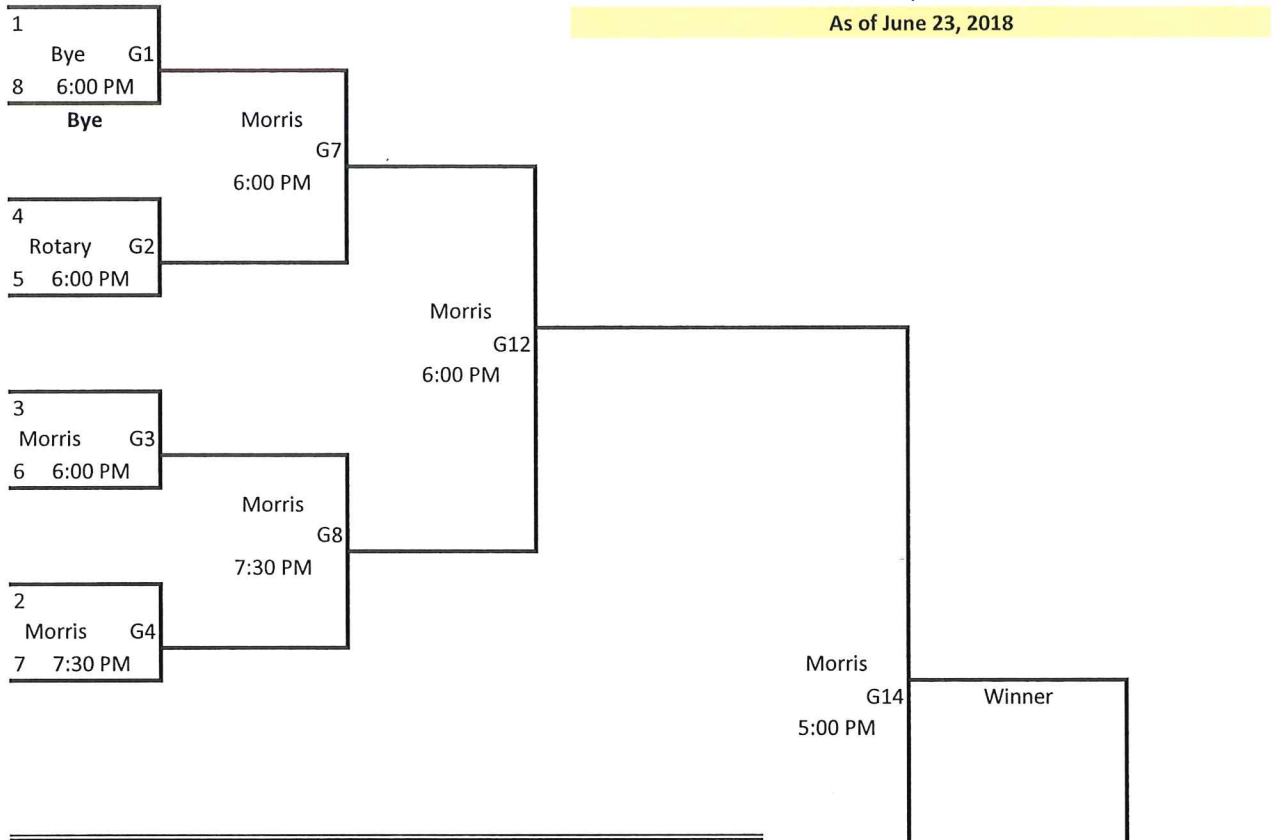

WINNERS' BRACKET

ROCK ISLAND GIRLS SOFTBALL
9 - 13 DIVISION TOURNAMENT 2018
JULY 2 - JULY 8, 2017 - 7 TEAMS
As of June 23, 2018

LOSERS' BRACKET